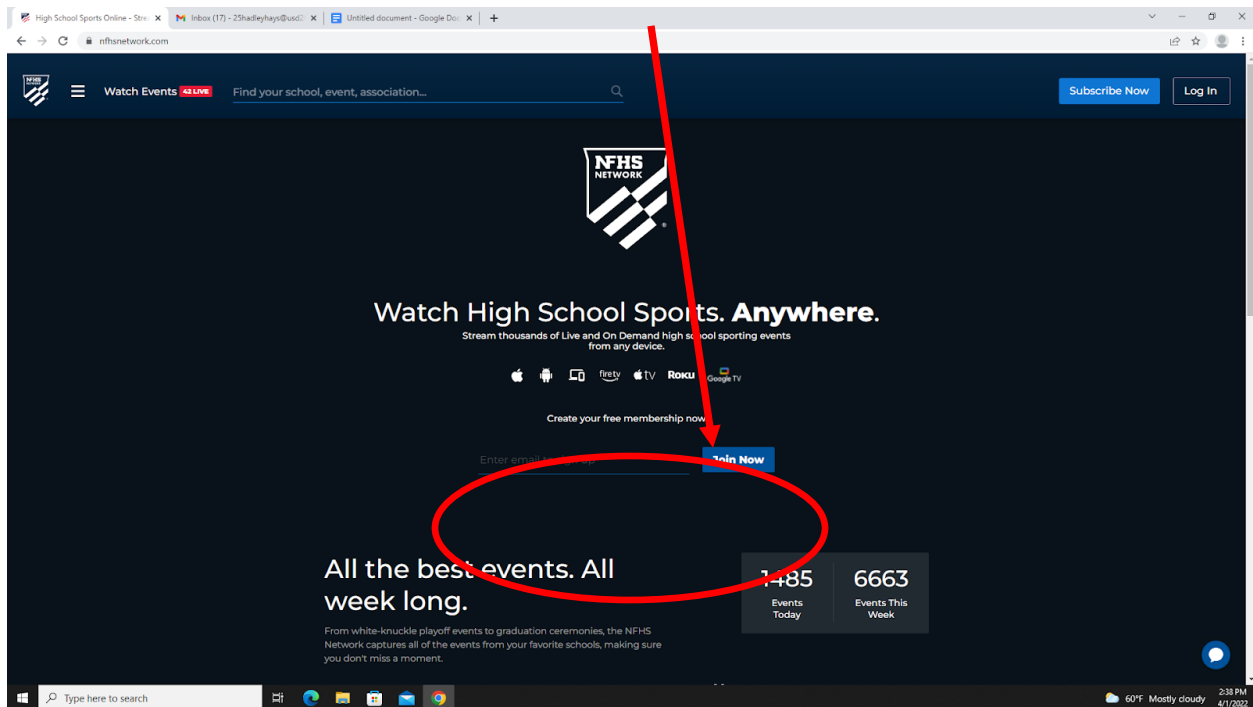

Go to www.nfhsnetwork.com and sign up for a free account by entering your email address and clicking the Join Now button.