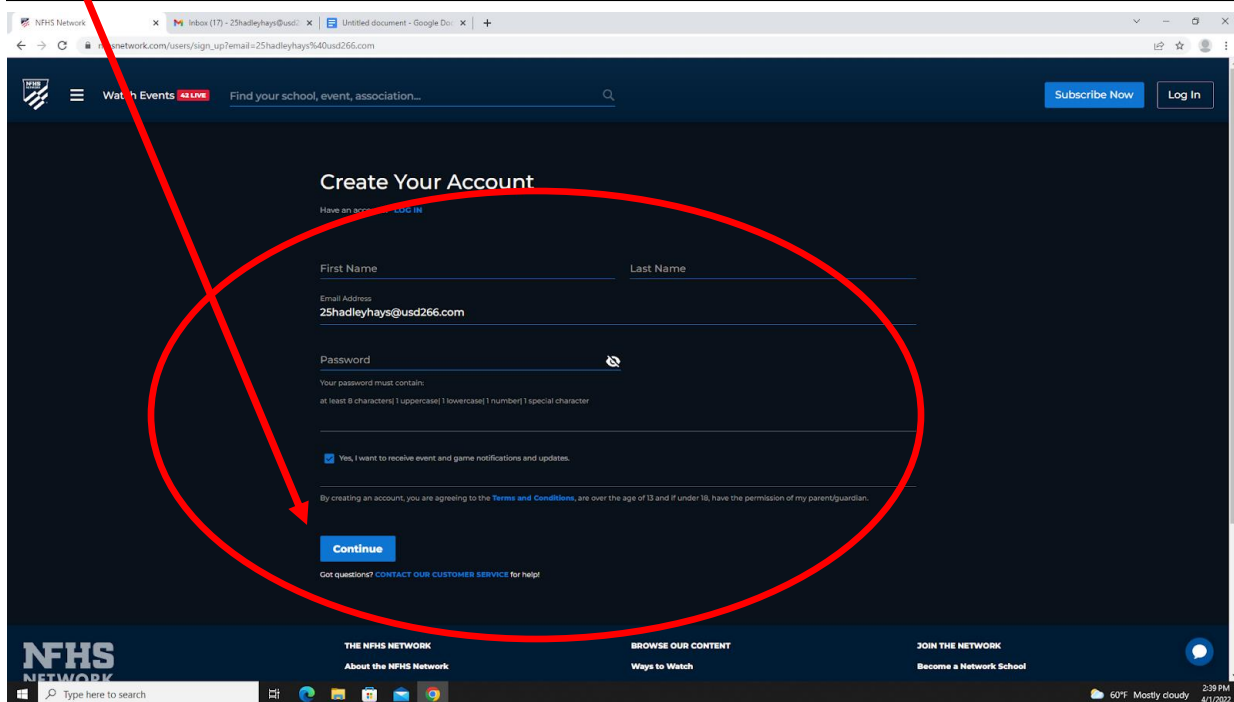

Go to www.nfhsnetwork.com and sign up for a free account by entering your email address and clicking the Join Now button.

Next, fill in all the information to complete your account and click the continue button.

Your account is now set up. On the day of the concert, you will need to login to your account and then search for Maize High School.

When you are at the Maize High School page, the concert will be listed under LIVE NOW or UPCOMING events, depending on when you login.