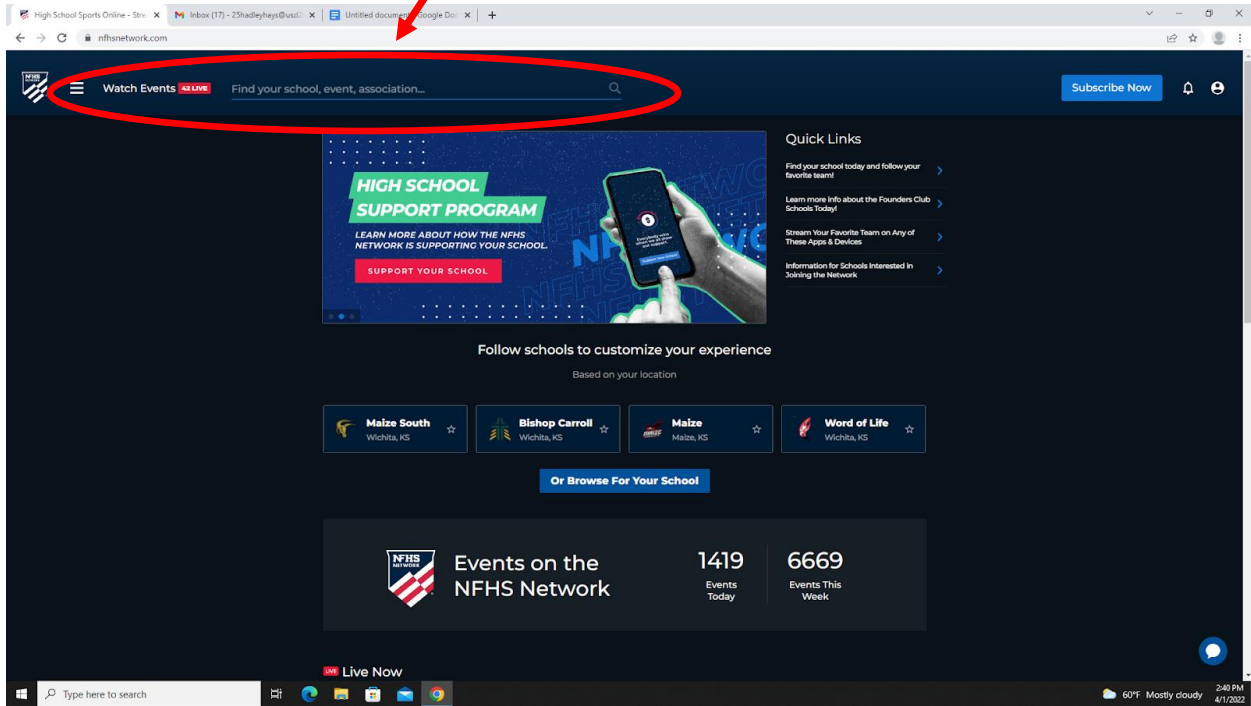

Go to www.nfhsnetwork.com and sign up for a free account by entering your email address and clicking the Join Now button.

Next, fill in all the information to complete your account and click the continue button.

Your account is now set up. On the day of the concert, you will need to login to your account and then search for Maize High School.

When you are at the Maize High School page, the concert will be listed under LIVE NOW or UPCOMING events, depending on when you login.